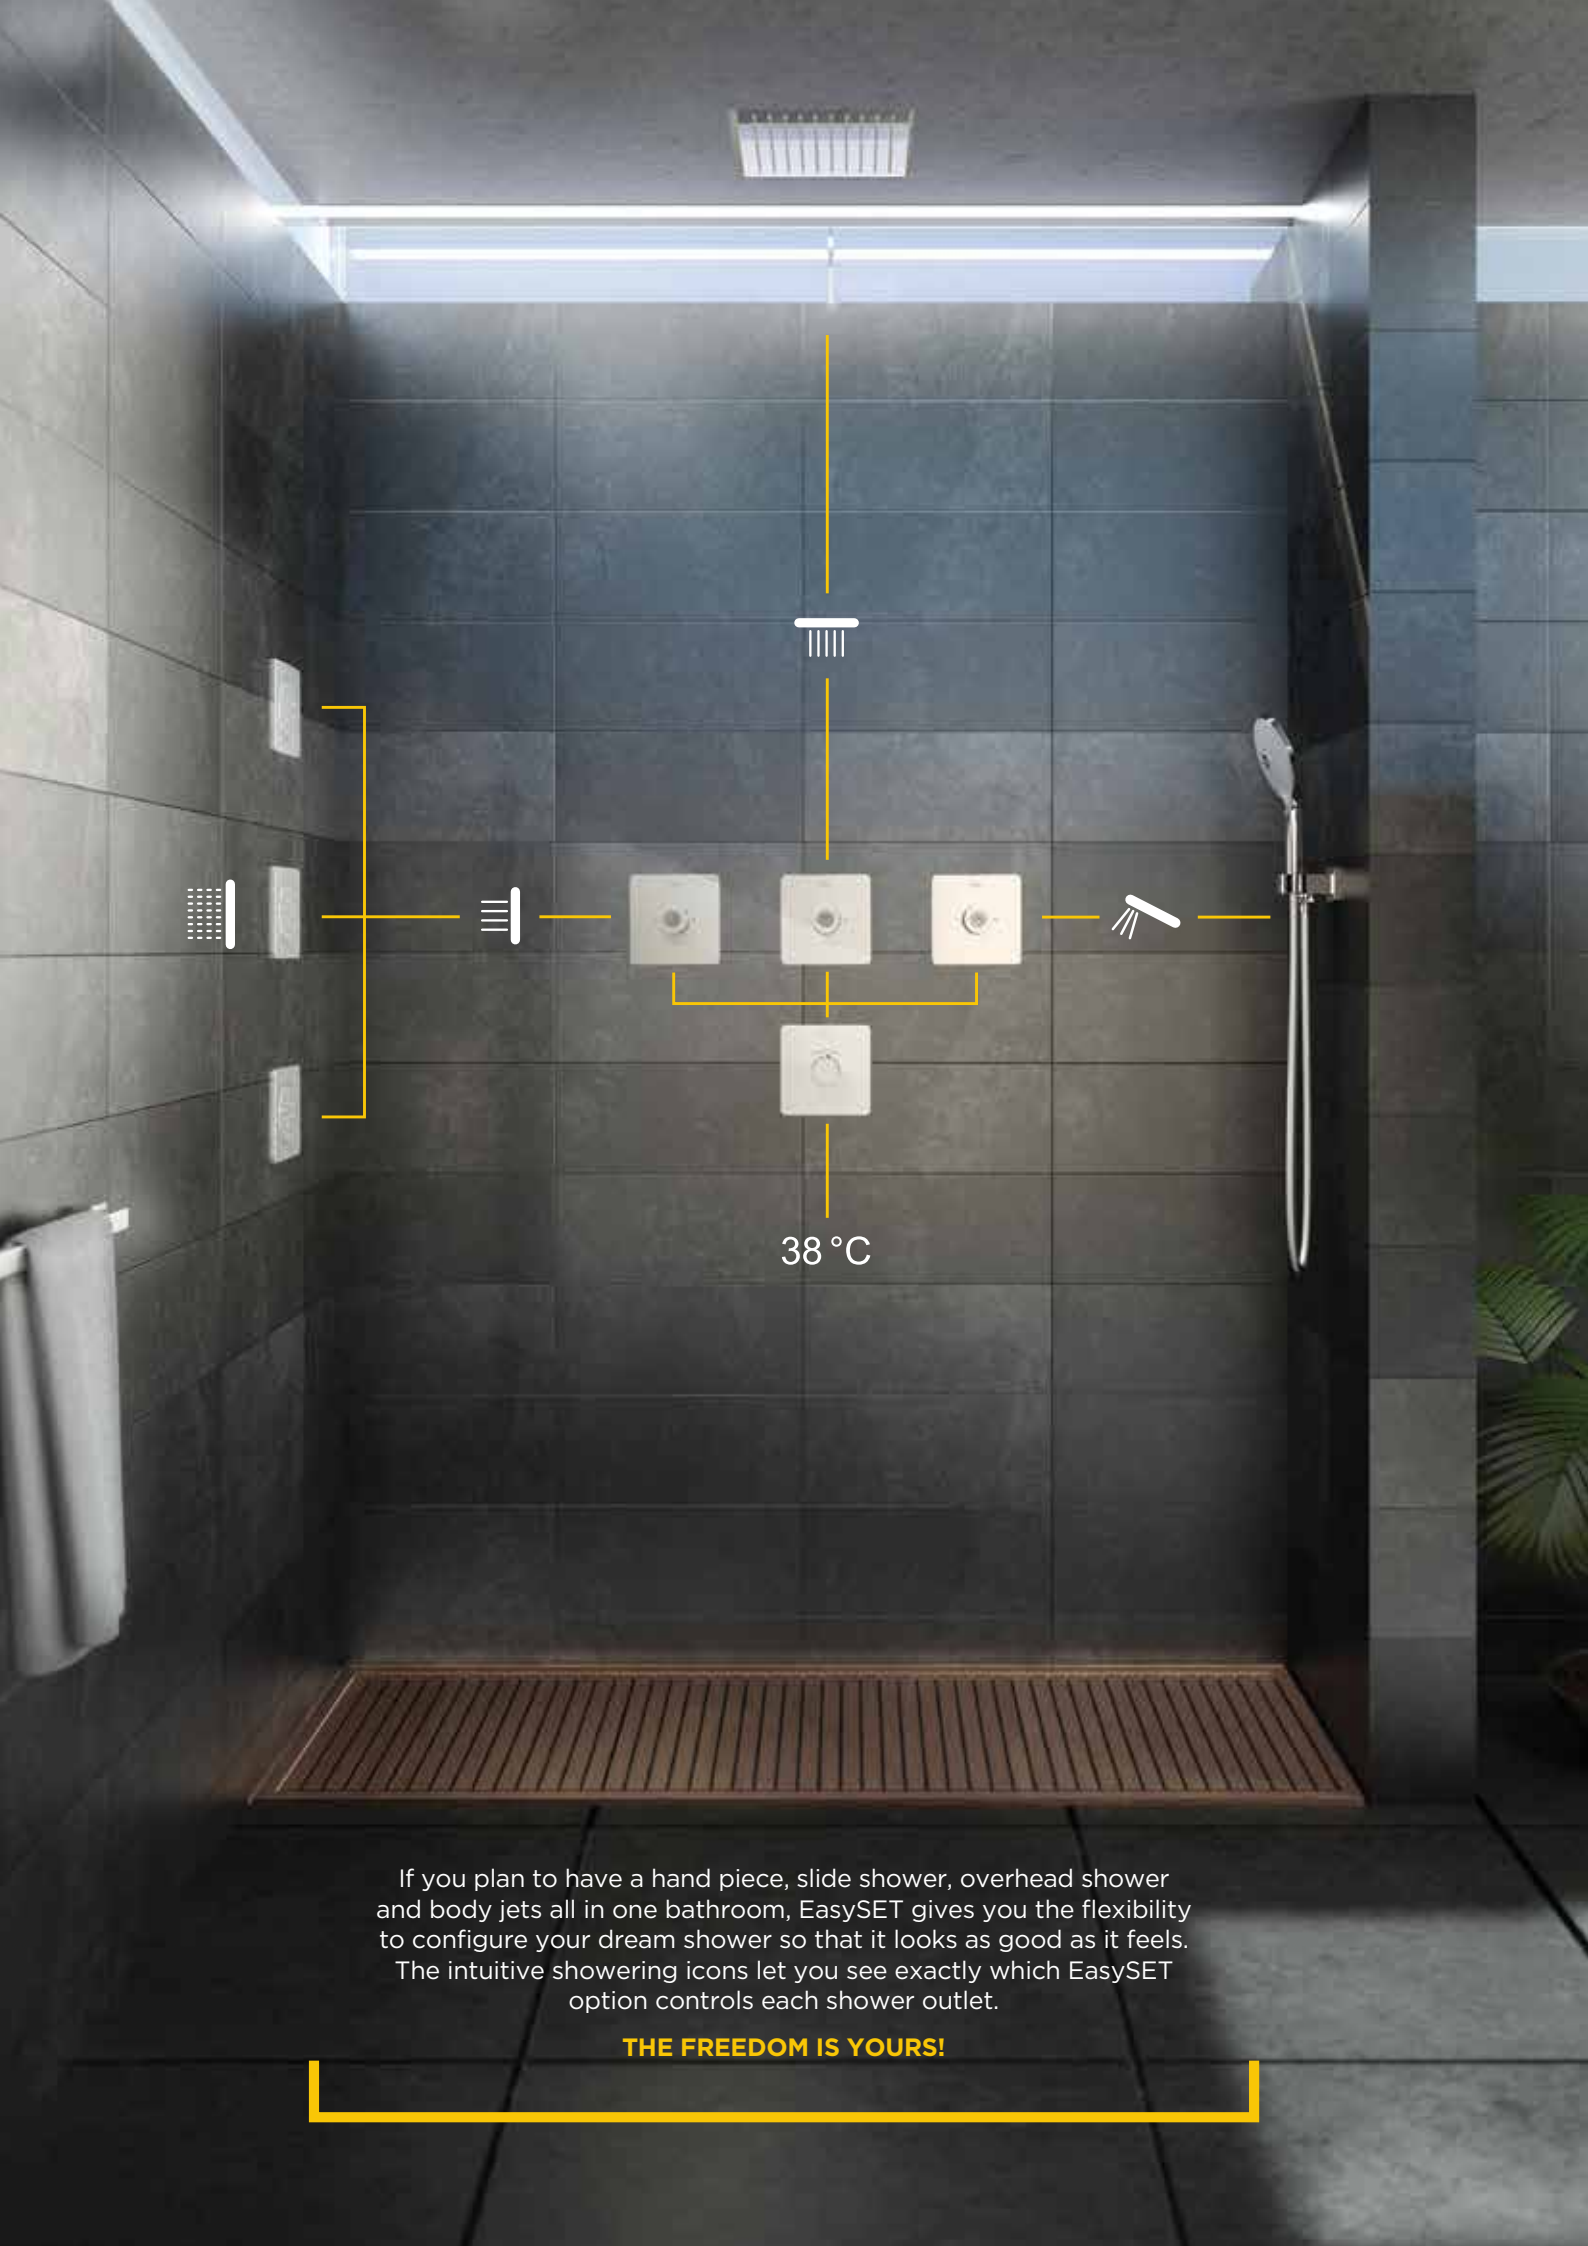

EasySET

For Extreme Shower Enjoyment

Push. Turn. Enjoy.

With the convenient push of a button, experience a cascading shower head, soothing hand piece or invigorating body jets, all while maintaining control of the water volume with an easy turn of the dial.

Thanks to our thoughtful Airnergize Technology which infuses water droplets with air, you are wrapped in a full shower spray and still assured of lesser water usage.

EASYSET FOR
SHOWER HEAD
44291.02

ROUND SHOWER HEAD
250MM
WELS 3 STAR
44362.02

SQUARE SHOWER HEAD
250MM
WELS 3 STAR
44360.02

WALL
SHOWER ARM
300MM
44378.02

CEILING
SHOWER ARM
252MM
44376.02

Enhance Your Shower Experience

Treat yourself to a spa-like, revitalizing and invigorating shower experience with the Body Jets. Simply tilt the base of the Body Jet to target the areas of your liking and turn the dial for the exact pressure you want. Now you can truly rejuvenate your body and ignite your senses.

EASYSET FOR
BODY JET
44292.02

EASYSET BODY JET
44295.02

If you plan to have a hand piece, slide shower, overhead shower and body jets all in one bathroom, EasySET gives you the flexibility to configure your dream shower so that it looks as good as it feels. The intuitive showering icons let you see exactly which EasySET option controls each shower outlet.