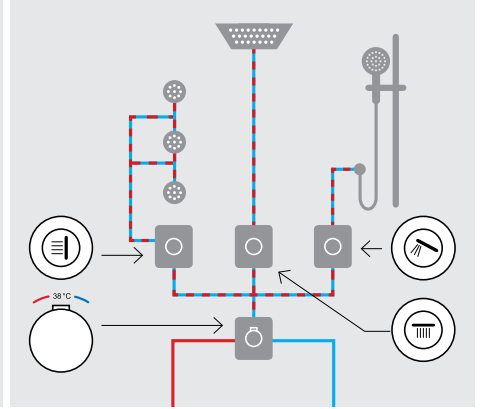

EASYSET FOR
BODY JET
44292.02

EASYSET BODY JET
44295.02

If you plan to have a hand piece, slide shower, overhead shower and body jets all in one bathroom, EasySET gives you the flexibility to configure your dream shower so that it looks as good as it feels. The intuitive showering icons let you see exactly which EasySET option controls each shower outlet.

THE FREEDOM IS YOURS!

PROPOSED CONFIGURATIONS

ESSENTIAL

EXPERIENCE

ENJOYMENT

EASYSET COLLECTION

38 °C

EASSET
THERMOSTATIC MIXER
44294.02

NOTE:
THERMOSTATIC
MIXER REQUIRED
FOR ALL EASSET
CONFIGURATIONS

EASSET
FOR HAND PIECE
44290.02

RAINCLICK
3 FCT HAND PIECE
44368.02

SHOWER RAIL, HOSE
AND CHOICE OF WALL
ELBOW/BACKET

44370.02

44372.02

44352.02