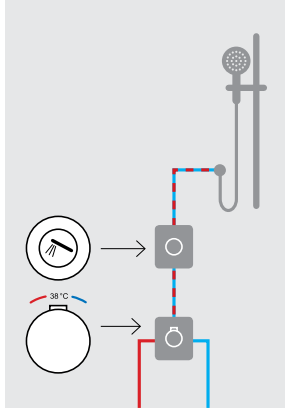

SQUARE SHOWER HEAD
250MM
WELS 3 STAR
44360.02

WALL
SHOWER ARM
300MM
44378.02

CEILING
SHOWER ARM
252MM
44376.02

Enhance Your Shower Experience

Treat yourself to a spa-like, revitalizing and invigorating shower experience with the Body Jets. Simply tilt the base of the Body Jet to target the areas of your liking and turn the dial for the exact pressure you want. Now you can truly rejuvenate your body and ignite your senses.

EASYSET FOR
BODY JET
44292.02

EASYSET BODY JET
44295.02

If you plan to have a hand piece, slide shower, overhead shower and body jets all in one bathroom, EasySET gives you the flexibility to configure your dream shower so that it looks as good as it feels. The intuitive showering icons let you see exactly which EasySET option controls each shower outlet.

THE FREEDOM IS YOURS!

PROPOSED CONFIGURATIONS

ESSENTIAL

EXPERIENCE

ENJOYMENT

EASYSET COLLECTION

38 °C

EASSET
THERMOSTATIC MIXER
44294.02

NOTE:
THERMOSTATIC
MIXER REQUIRED
FOR ALL EASSET
CONFIGURATIONS

EASSET
FOR HAND PIECE
44290.02

RAINCLICK
3 FCT HAND PIECE
44368.02

SHOWER RAIL, HOSE
AND CHOICE OF WALL
ELBOW/BACKET

44370.02

44372.02

44352.02