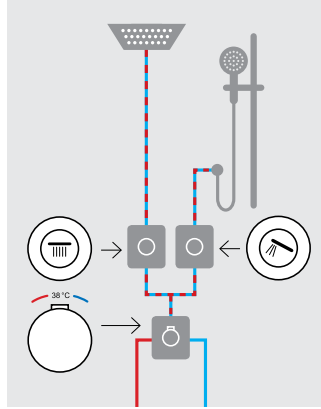

SQUARE SHOWER HEAD
250MM
WELS 3 STAR
44360.02

WALL
SHOWER ARM
300MM
44378.02

CEILING
SHOWER ARM
252MM
44376.02

Enhance Your Shower Experience

Treat yourself to a spa-like, revitalizing and invigorating shower experience with the Body Jets. Simply tilt the base of the Body Jet to target the areas of your liking and turn the dial for the exact pressure you want. Now you can truly rejuvenate your body and ignite your senses.

EASYSET FOR
BODY JET
44292.02

EASYSET BODY JET
44295.02

If you plan to have a hand piece, slide shower, overhead shower and body jets all in one bathroom, EasySET gives you the flexibility to configure your dream shower so that it looks as good as it feels. The intuitive showering icons let you see exactly which EasySET option controls each shower outlet.

THE FREEDOM IS YOURS!

PROPOSED CONFIGURATIONS

ESSENTIAL

EXPERIENCE

ENJOYMENT

EASYSET COLLECTION

38 °C

EASSET
THERMOSTATIC MIXER
44294.02

NOTE:
THERMOSTATIC
MIXER REQUIRED
FOR ALL EASSET
CONFIGURATIONS

EASSET
FOR HAND PIECE
44290.02

RAINCLICK
3 FCT HAND PIECE
44368.02

SHOWER RAIL, HOSE
AND CHOICE OF WALL
ELBOW/BACKET

44370.02

44372.02

44352.02